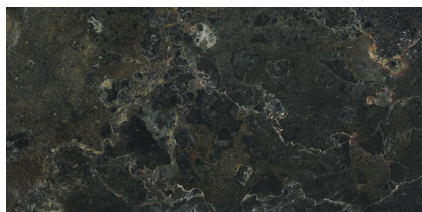

# ELLISTON

15X15 — 6"X6"

Relieve  
Relief

Aspecto Uniforme(v1)  
Uniform Aspect

Revestimiento  
Wall Tiles

Pasta Blanca  
White body

ICARO DARK PULIDO  
P6012GRP

ELLISTON BRONZE  
WB1515B

ELLISTON METALIC  
WB1515M